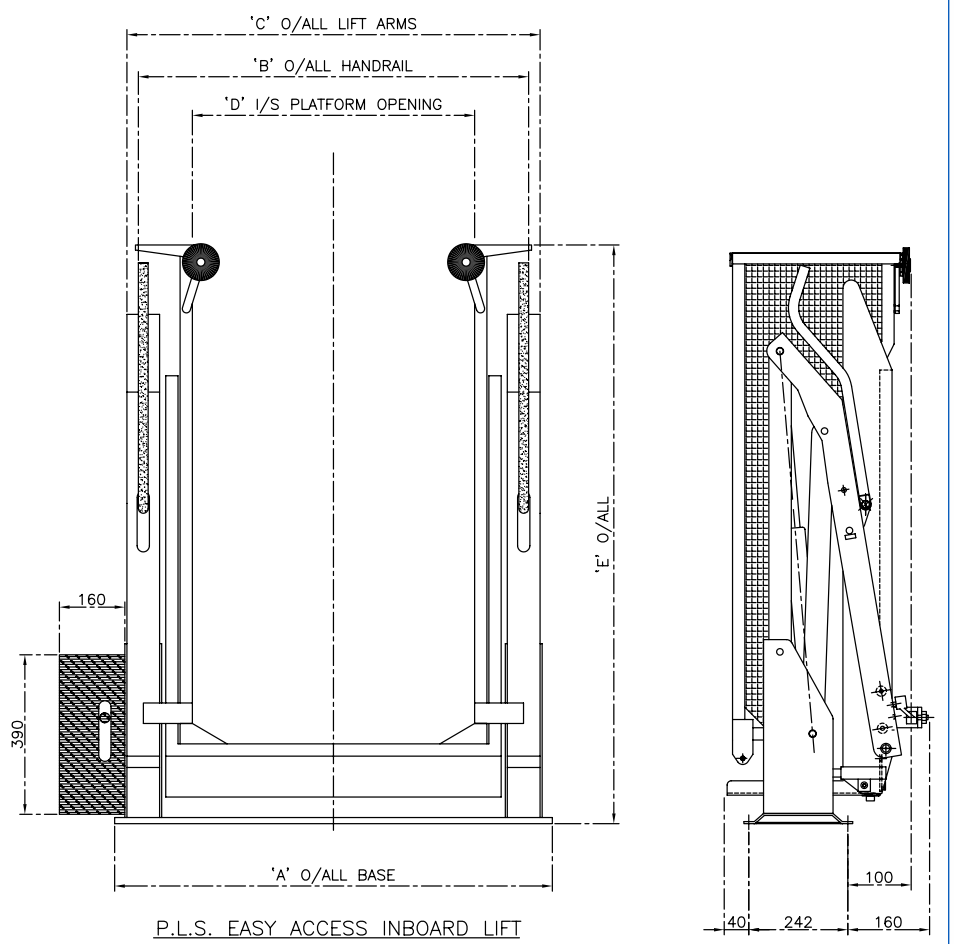

## These points count:

- Fine steel mesh platform ensures excellent rear view
- Suitable for rear or side door installation
- Easy to operate
- Easy to maintain
- Choice of standard platform sizes available
- Powder coated for durability
- Meets all EC specifications
- Simple electrical system - no micro switches
- 1150mm lifting height max.
- Lightweight compact design
- Special outboard rollstop ensures opening of the rollstop even on rough ground
- Platform rests on rubber cushion when stowed
- Strong mechanical bridge plate mechanism
- Room for the operating carer and wheelchair on the platform
- Two button operation
- Manual override system
- Two automatic handrails

LIFT SIZE			DIMENSIONS				
PLATFORM WIDTH	PLATFORM LENGTH	BRIDGE PLATE WIDTH	'A'	'B'	'C'	'D'	'E'
760mm	1135mm	750mm	1010	875	960	640	1250
760mm	1300mm	750mm	1010	875	960	640	1420
815mm	1300mm	800mm	1060	925	1010	690	1420
760mm	1420mm	750mm	1010	875	960	640	1540
815mm	1420mm	800mm	1060	925	1010	690	1540
760mm	1480mm	750mm	1010	875	960	640	1600
815mm	1480mm	800mm	1060	925	1010	690	1600
760mm	1600mm	750mm	1010	875	960	640	1720
815mm	1600mm	800mm	1060	925	1010	690	1720

## Technical Data:

- Lifting capacity 300kg
- Control: only two push button for all operations
- 12 Volt or 24 Volt electro hydraulic motor
- Weight between 100 and 130kg depending on platform size