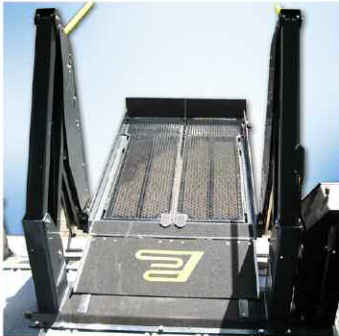

# easy access

**the fully automatic lift  
rear or side entry**

## These points count:

- Fine steel mesh platform ensures excellent rear view
- Suitable for rear or side door installation
- Easy to operate
- Easy to maintain
- Choice of standard platform sizes available
- Powder coated for durability
- Meets all EC specifications
- Simple electrical system - no micro switches
- 1150mm lifting height max.
- Lightweight compact design
- Special outboard rollstop ensures opening of the rollstop even on rough ground
- Platform rests on rubber cushion when stowed
- Strong mechanical bridge plate mechanism
- Room for the operating carer and wheelchair on the platform
- Two button operation
- Manual override system
- Two automatic handrails

## Technical Data:

- Lifting capacity 300kg
- Control: only two push button for all operations
- 12 Volt or 24 Volt electro hydraulic motor
- Weight between 100 and 130kg depending on platform size